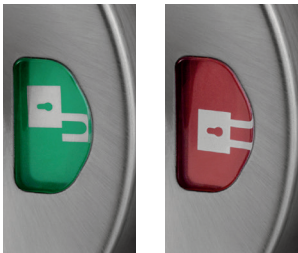

The cylindrical lock indicator visually displays door status; whether the door is locked or unlocked, thus eliminating potentially embarrassing situations and providing a peace of mind.

Using a standard bored lock door prep, this indicator lock is ideal for new construction or retrofit applications.

Features

Features

- Red or Green window display with padlock icon for visual door status
- Cylindrical lock construction for durability and longevity in high use applications
- Patent pending design
- Privacy function (F76A) with push button lock and for automatic unlock when inside lever is pushed down
- One motion for egress
- Coin turn for emergency access
- Through-bolted for robust operation
- Ideal for retrofit
- Lever returns to within 1/2" of door face

Lever Trim

Augusta - AU

Lever: Cast Zinc
Rose: Wrought Brass

Functions

YPL02 (F76A)

Privacy Lock with Indicator

- Either lever operates latchbolt unless outside lever is locked by pushbutton inside.
- Pushbutton inside changes indicator display status outside.
- Rotating inside lever and/or closing door unlocks outside lever and changes indicator display status outside.
- Coin turn in outside lever for emergency access.
- Inside lever always active.
- Outside lever rigid when in locked position.

Outside

Inside

Indicator Display

YPL02 locks are provided standard with a visual display that shows red with a closed shackle padlock for locked and green with an open shackle padlock for unlocked. The padlock icons are positioned in a manner that allows for the locks to be non-handed.