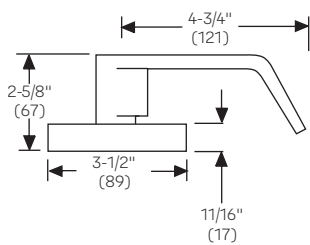

How To Order, Finishes, Lever Trim

How To Order

Trim Design	Function	Finish
AU	YPL02	626

Finishes

ANSI/BHMA Code Finish Description			
605 Bright Brass, Clear Coated	613E Dark Oxidized Satin Bronze - equivalent	626 Satin Chrome Plated	BSP Black Suede Powder Coat
			

Lever Trim

Augusta - AU

Lever: Cast Zinc
Rose: Wrought Brass

Functions

YPL02 (F76A)

Privacy Lock with Indicator

- Either lever operates latchbolt unless outside lever is locked by pushbutton inside.
- Pushbutton inside changes indicator display status outside.
- Rotating inside lever and/or closing door unlocks outside lever and changes indicator display status outside.
- Coin turn in outside lever for emergency access.
- Inside lever always active.
- Outside lever rigid when in locked position.

Other options may be available by special application, contact Customer Service for more information.

Latchbolts

Model No. 693A supplied standard with all YPL02 locksets. Standard latchbolt has a 2-1/4" (57mm) x 1-1/8" (29mm) beveled square front with a 2-3/4" (70mm) backset and a 1/2" (13mm) throw bolt. Optional 2-3/8" latchbolt available to order.

Model	Front	Backset	Throw	"W" Front Width	Latch Diameter
693A	Square	2-3/4" (70mm)	1/2" (13mm)	1-1/8" (29mm)	1" (25mm)
378PL	Square	2-3/8" (60mm)	1/2" (13mm)	1" (25mm)	7/8" (22mm)*

*1/8" sleeve supplied to accommodate 1" preps.