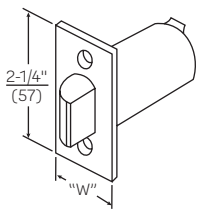

Other options may be available by special application, contact Customer Service for more information.

Latchbolts

Model No. 693A supplied standard with all YPL02 locksets. Standard latchbolt has a 2-1/4" (57mm) x 1-1/8" (29mm) beveled square front with a 2-3/4" (70mm) backset and a 1/2" (13mm) throw bolt. Optional 2-3/8" latchbolt available to order.

Model	Front	Backset	Throw	"W" Front Width	Latch Diameter
693A	Square	2-3/4" (70mm)	1/2" (13mm)	1-1/8" (29mm)	1" (25mm)
378PL	Square	2-3/8" (60mm)	1/2" (13mm)	1" (25mm)	7/8" (22mm)*

*1/8" sleeve supplied to accommodate 1" preps.

Strikes

<p>Model No. 497 ANSI Strike (Standard)</p> <p>For door and frames with ANSI/ BHMA A156.115 preparations 4-7/8" x 1-1/4" x 1-1/4" (124mm x 32mm x 32mm) lip to center supplied standard. Other lip lengths available by special order. Available with optional 202 Strike Box. Specify 497 x 202.</p>	<p>Model No. 371 T-Strike</p> <p>2-3/4" x 1-1/8" x 1-1/4" (70mm x 29mm x 32mm) lip to center supplied standard. Other lip lengths available by special order. Wrought strike box supplied.</p>	<p>Model No. 70S Full Lip</p> <p>2-1/4" x 1-3/4" x 1-1/4" (57mm x 44mm x 32mm) lip to center with full lip anti-rattle tab.</p>	<p>Model No. 202 Strike Box</p> <p>Available to special order. Specify x 202.</p>